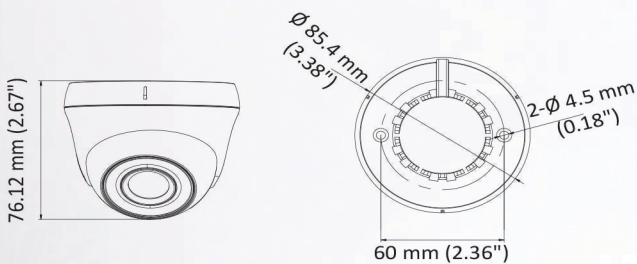

## Specification

### Key Feature

- 2 Mp high performance CMOS
- 1920 x 1080 Resolution
- 2.8mm, 3.6mm, 6mm fixed focal lens
- Day/Night switch
- EXIR 2.0, smart IR, up to 20m IR distance
- Switchable TVI/AHD/CVI/CVBS
- IP66

### Dimension

Camera	
Image Sensor	2 MP CMOS image sensor
Signal System	PAL/NTSC
Effective Pixels	1920 (H) × 1080 (V)
Min. illumination	0.01 Lux@(F1.2, AGC ON), 0 Lux with IR
Shutter Time	1/25 (1/30) s to 1/50,000 s
Lens	2.8 mm, 3.6 mm, 6 mm
Horizontal Field of View	92° (2.8 mm), 70.9° (3.6 mm), 56.7° (6 mm)
Lens Mount	M12
Day & Night	IR cut filter
Angle Adjustment	Pan: 0° to 360°, Tilt: 0° to 180°, Rotation: 0° to 360°
Synchronization	Internal synchronization
Video Frame Rate	1080p@25fps/1080p@30fps
HD Video Output	1 analog HD output
S/N Ratio	> 62dB
General	
Operating Conditions	-40 °C to 60 °C (-40 °F to 140 °F), Humidity: 90% or less (non-condensation)
Power Supply	12 VDC ±15%
Power Consumption	Max. 4 W
Protection Level	IP66
Material	Metal
IR Range	Up to 20 m
Dimensions	ø 85.4 mm × 76.12 mm (ø 3.38" × 2.67")
Weight	190 g (0.42 lb.)